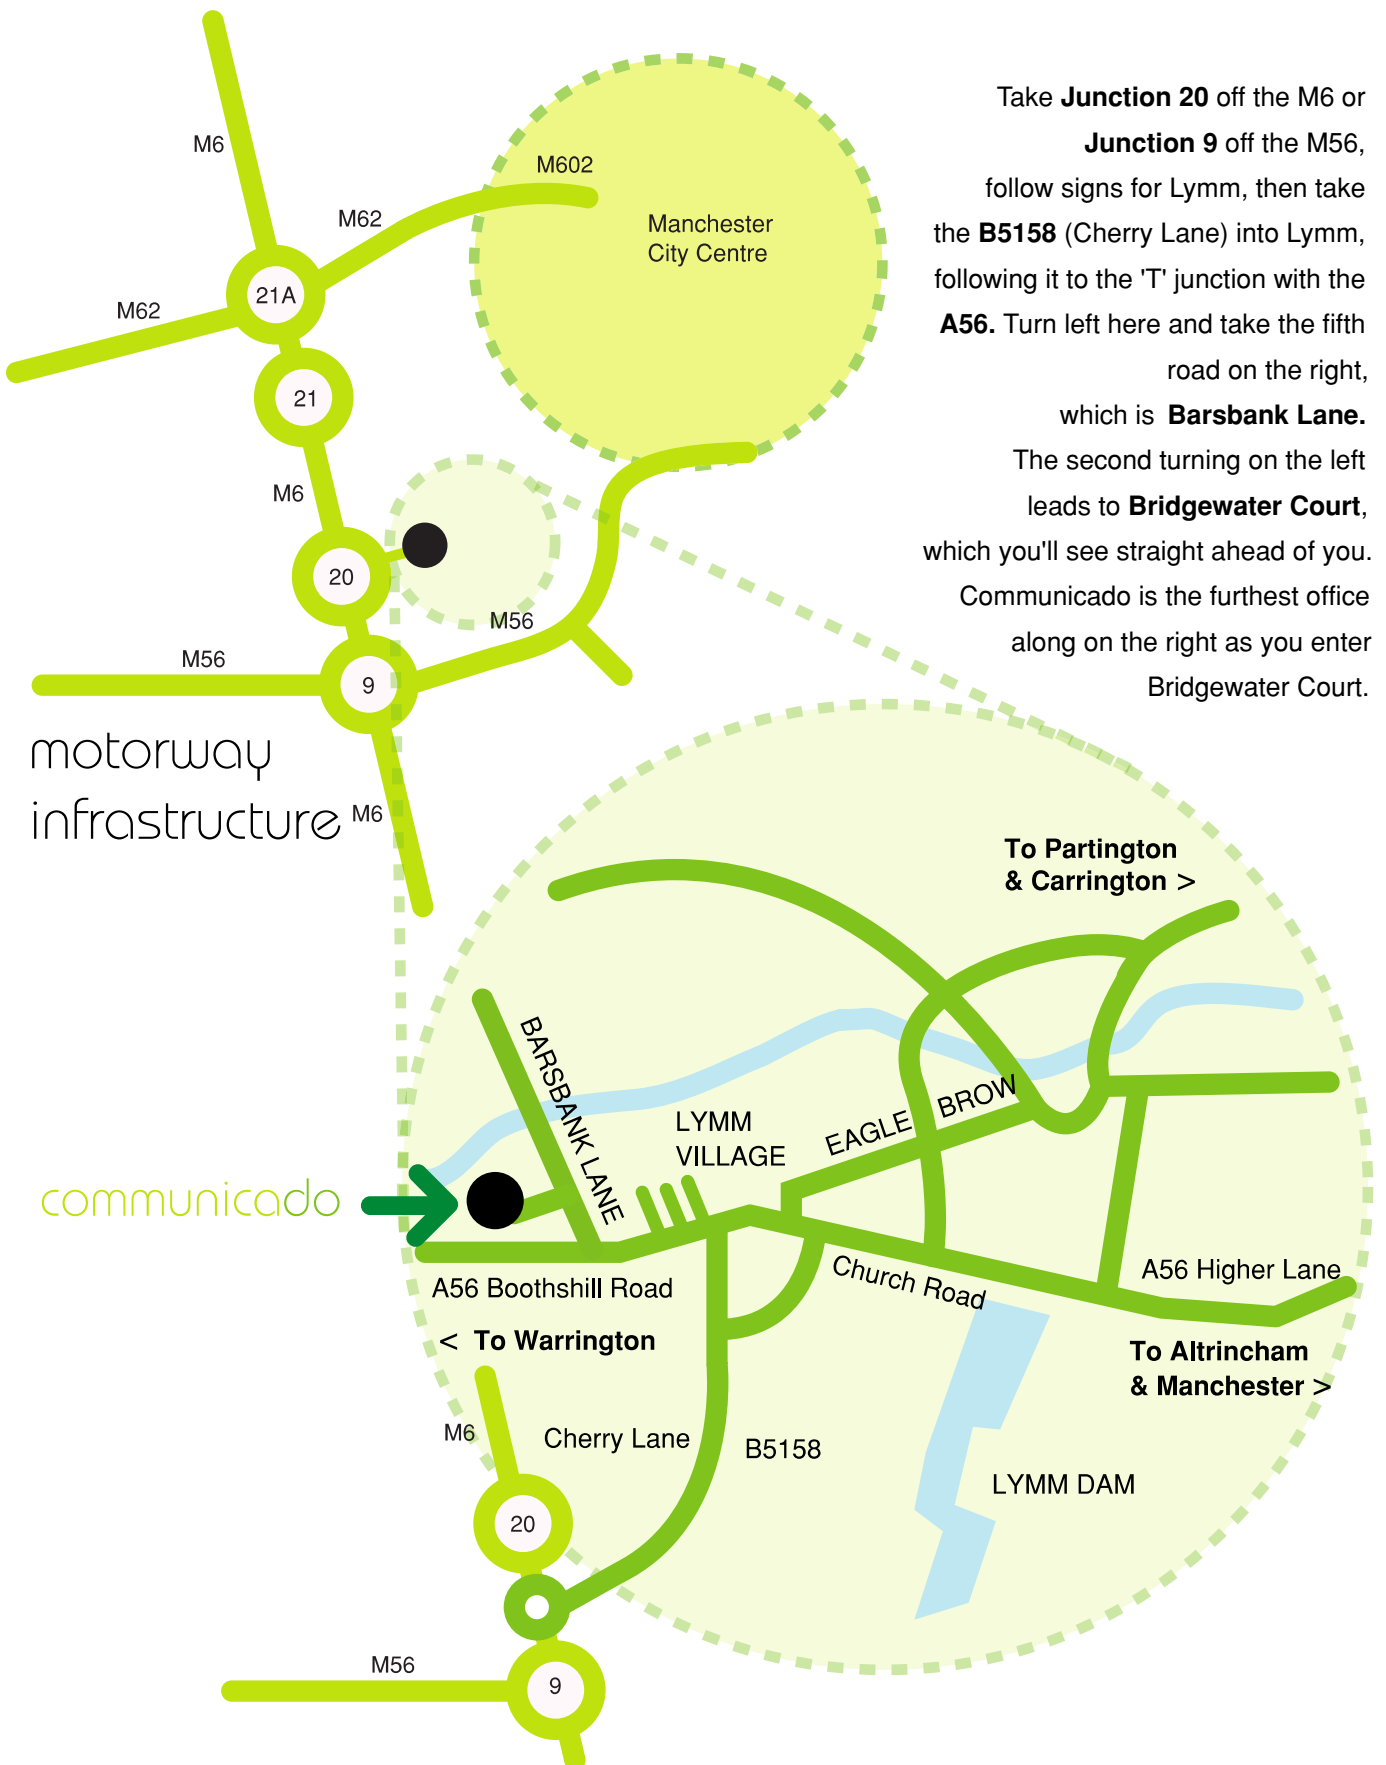

how to find comunicado

Take **Junction 20** off the M6 or **Junction 9** off the M56, follow signs for Lymm, then take the **B5158** (Cherry Lane) into Lymm, following it to the 'T' junction with the **A56**. Turn left here and take the fifth road on the right, which is **Barsbank Lane**. The second turning on the left leads to **Bridgewater Court**, which you'll see straight ahead of you. Comunicado is the furthest office along on the right as you enter Bridgewater Court.

motorway infrastructure

comunicado

Comunicado, 3 Bridgewater Court, Barsbank Lane, Lymm, WA13 0ER

T: 01925 755590 E: think@comunicadocreative.com W: www.comunicadocreative.com